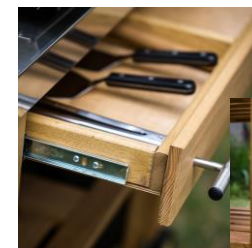

MANEUVERABLE

2 large wheels

RESISTANT

Rot-resistant
wood

FUNCTIONAL

Shelf/drawer
bottle rack