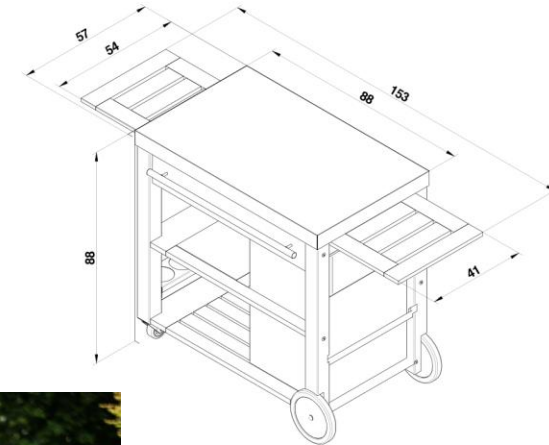

MOBILOT TROLLEY Wood and Stainless

REF: CMV0900
EAN: 3224780035862

Dim : H88 x L153 x P57 cm

PRODUCT DESCRIPTION

- Trolley for griddle 45 to 80
- Structure in oiled rot-proof Robinia
- UV resistant Stainless steel shelves
- 2 large wheels
- 2 swivel castors with brake function
- 2 sliding shelves
- 2 storage shelves
- gas cylinder curtain
- 1 large drawer
- Stainless steel bottle rack
- Tea-towel bar for hanging

OPTIONS

- Cover trolley
HCI085

+ PRODUIT

MANEUVERABLE

2 large wheels

RESISTANT

Rot-resistant
wood

FUNCTIONAL

# article	CMV0900
Gencod	3224780035862
Article name	MOBILOT Trolley Wood and Stainless
Description	Mobilot wooden griddle sideboard
Usage	Indoor / Outdoor
Product dim.(H x L x P)	88 x 153 x 57 cm / 34,65" x 60,24" x 22,44"
Packaging dim. (H x L x P)	34 x 94 x 62 cm / 13,39" x 37,01" x 24,41"
Net weight	39,9 kg / 87,98 lbs
Gross weight	43 kg / 94,82 lbs
Per outer	1
Nb box/SKU	1
Nb SKU/pal	6
Plate	Stainless steel
Frame	Robinia and stainless
Coating	Oiled and brushed
Colour	Wood and stainless
Manufacturing origin	EC
User manual	94036090
Customs code	