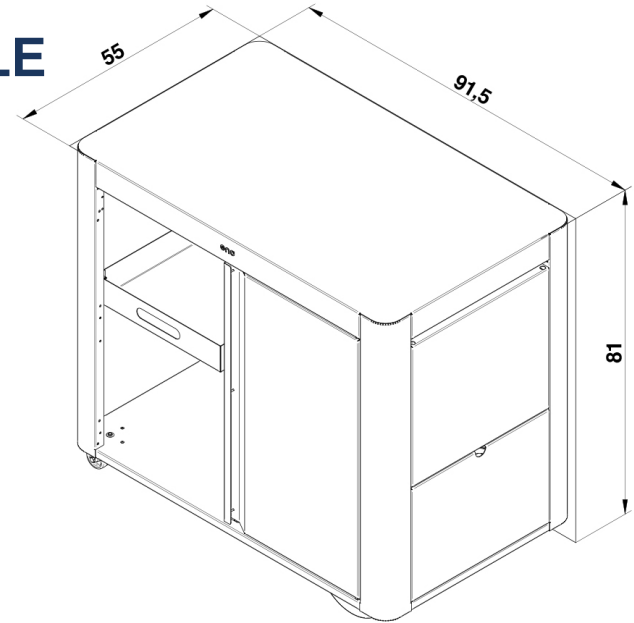

- 1 - Plateau
- 2 - Tablette / plateau
- 3 - Porte
- 4 - 2 roues tout terrain
- 5 - 2 roues pivotantes

structure
garantie
2 ans

CHARIOT ACHILLE porte gris cargo

REF: DAS27085
EAN: 3224780043164

Dim : H81 x L92 x P55 cm

- 1 - Worktop
- 2 - Shelf / tray
- 3 - Door
- 4 - 2 all-terrain wheels
- 5 - 2 swivel wheels

Cargo grey ACHILLE door

REF: DAS27085
EAN: 3224780043164

Dim : H81 x L92 x P55 cm

DESCRIPTION PRODUIT

- Trolley for planchas 40 to 80
- Powder-coated galvanised steel frame
- 2 all-terrain wheels
- 2 swivel wheels with brakes
- 1 removable black steel shelf with tray function
- 1 fold-down black steel shelf
- 1 black door
- Cargo grey & black color

2 all-terrain
wheels

PRATICAL

Removable shelf
tray function

6 – 13 kg

Cargo grey ACHILLE door

# article	PDAS27085
Gencod	3224780043164
Article name	ACHILLE 92 cm Grey Cargo Cart with Door
Description	Achille cargo grey griddle cart
Certification	
Usage	Indoor / Outdoor
Product dim.(H x L x P)	81 x 158 x 55 cm / 31,89" x 62,2" x 21,65"
Packaging dim. (H x L x P)	27 x 95 x 60 cm / 10,63" x 37,4" x 23,62"
Net weight	38 kg / 83,79 lbs
Gross weight	43 kg / 94,82 lbs
Per outer	1
Nb box/SKU	2
Nb SKU/pal	20
Frame	Galvanized steel
Coating	Polyester coating
Colour	Cargo grey and black
Details	Black door, 2 fixed wheels and 2 swivel wheels, Removable tray/shelf, folding shelf
Manufacturing origin	Origine France Garantie
User manual	94032080
Customs code	85585.pdf,85587.pdf