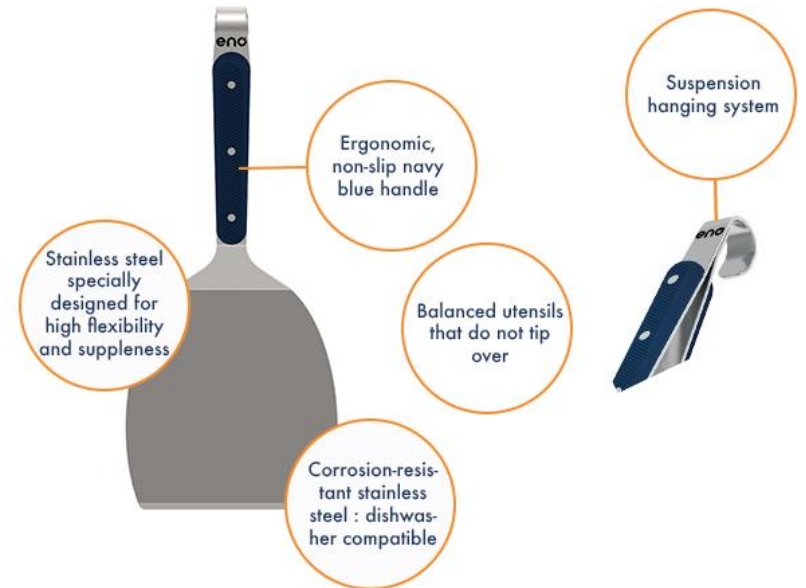

USTENSILS

Cooking spatulas

PRODUCTS DESCRIPTION

- Corrosion-resistant stainless steel
- Dishwasher safe
- Non-slip plastic handle with stainless steel rivets
- Navy blue